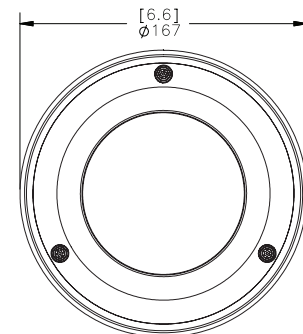

# Outline Dimensions

	2.0-H3-DP1	2.0-H3-DP2		
<b>CAMERA</b>	Image Sensor	1/2.7" progressive scan CMOS		
	Active Pixels	1920 (H) x 1080 (V)		
	Imaging Area	5.9 mm (H) x 3.3 mm (V) (0.231" (H) x 0.129" (V))		
	Minimum Illumination	0.2 lux (F1.2) in color mode; 0.02 lux (F1.2) in monochrome mode	0.4 lux (F1.6) in color mode; 0.04 lux (F1.6) in monochrome mode	
	Dynamic Range	69 dB		
	Lens	3-9 mm, F1.2, P-Iris, remote focus and zoom	9-22 mm, F1.6, P-Iris, remote focus and zoom	
	Angle of View	35° - 98°	15° - 35°	
	Image Compression Method	H.264 (MPEG-4 Part 10/AVC), Motion JPEG		
	Image Rate	30 (all resolutions)		
	Streaming	Multi-stream H.264 and Motion JPEG		
	Resolution Scaling	Down to 768 x 432		
	Motion Detection	Selectable sensitivity and threshold		
	Electronic Shutter Control	Automatic, Manual (1/6 to 1/8000 sec)		
	Iris Control	Automatic, Manual		
	Day/Night Control	Automatic, Manual		
	Flicker Control	50 Hz, 60 Hz		
	White Balance	Automatic, Manual		
	Privacy Zones	Up to 4 zones		
	Audio Compression Method	G.711 PCM 8 kHz		
	Audio Input	Line input, A/V mini-jack (3.5 mm)		
	Audio Output	Line level, A/V mini-jack (3.5 mm)		
	Video Output	NTSC/PAL, A/V mini-jack (3.5 mm)		
External I/O Terminals	Alarm In, Alarm Out			
<b>NETWORK</b>	Network	100BASE-TX		
	Cabling Type	CAT5		
	Connector	RJ-45		
	API	ONVIF compliant (www.onvif.org)		
	Security	Password protection, HTTPS encryption, digest authentication, WS authentication, user access log.		
	Protocol	IPv4, HTTP, HTTPS, SOAP, DNS, NTP, RTSP, RTP, TCP, UDP, IGMP, ICMP, DHCP, Zeroconf, ARP		
	Streaming Protocols	RTP/UDP, RTP/UDP multicast, RTP/RTSP/TCP, RTP/RTSP/HTTP/TCP, RTP/RTSP/HTTPS/TCP, HTTP		
	<b>MECHANICAL</b>	Dimensions (ØxH)	167 mm x 157 mm (6.6" x 6.2")	
Weight		2.1 kg (4.6 lbs)		
Dome Bubble		Polycarbonate, clear		
Body		Aluminum		
Housing		Pendant mount, vandal resistant		
Finish		Powder coat, cool gray 2		
Adjustment Range		360° pan, 180° tilt, 180° azimuth		
<b>ELECTRICAL</b>	Power Consumption	10 W with external power 10 W with IEEE 802.3af Class 3 PoE		
	Power Source	VDC: 12 V +/- 10%, 10 W min VAC: 24 V +/- 10%, 12 VA min PoE: IEEE802.3af Class 3 compliant		
	Power Connector	2-pin terminal block		
<b>ENVIRONMENTAL</b>	Operating Temperature	-30°C to +50°C (-22°F to 122°F)		
	Storage Temperature	-10°C to +70°C (14°F to 158°F)		
<b>CERTIFICATIONS</b>	Safety	UL 60950 CSA 60950	EN 60950-1 CE	ROHS WEEE
	Environmental	IK10 Impact Rating Meets IP66 Weather Rating		
	Electromagnetic Emissions	FCC Part 15 Subpart B Class B	IC ICES-003 Class B	EN 55022 Class B
	Electromagnetic Immunity	EN 55024 EN 61000-4-2 EN 61000-4-3	EN 61000-4-4 EN 61000-4-5	EN 61000-4-6 EN 61000-4-11
<b>ORDERING INFORMATION</b>	2.0-H3-DP1	2.0 Megapixel Day/Night H.264 HD 3-9mm Pendant Dome Camera		
	2.0-H3-DP2	2.0 Megapixel Day/Night H.264 HD 9-22mm Pendant Dome Camera		
	H3-DOP-SMOKE	Dome Camera Cover with Smoked Bubble		
	MNT-PEND-WALL	Indoor/Outdoor Pendant Mount Bracket		