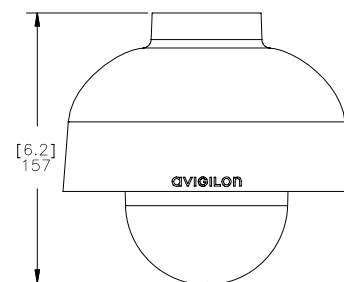

# Outline Dimensions

	2.0-H3-DP1	2.0-H3-DP2		
<b>CAMERA</b>	Image Sensor	1/2.7" progressive scan CMOS		
	Active Pixels	1920 (H) x 1080 (V)		
	Imaging Area	5.9 mm (H) x 3.3 mm (V) (0.231" (H) x 0.129" (V))		
	Minimum Illumination	0.2 lux (F1.2) in color mode; 0.02 lux (F1.2) in monochrome mode	0.4 lux (F1.6) in color mode; 0.04 lux (F1.6) in monochrome mode	
	Dynamic Range	69 dB		
	Lens	3-9 mm, F1.2, P-Iris, remote focus and zoom	9-22 mm, F1.6, P-Iris, remote focus and zoom	
	Angle of View	35° - 98°	15° - 35°	
	Image Compression Method	H.264 (MPEG-4 Part 10/AVC), Motion JPEG		
	Image Rate	30 (all resolutions)		
	Streaming	Multi-stream H.264 and Motion JPEG		
	Resolution Scaling	Down to 768 x 432		
	Motion Detection	Selectable sensitivity and threshold		
	Electronic Shutter Control	Automatic, Manual (1/6 to 1/8000 sec)		
	Iris Control	Automatic, Manual		
	Day/Night Control	Automatic, Manual		
	Flicker Control	50 Hz, 60 Hz		
	White Balance	Automatic, Manual		
	Privacy Zones	Up to 4 zones		
	Audio Compression Method	G.711 PCM 8 kHz		
	Audio Input	Line input, A/V mini-jack (3.5 mm)		
	Audio Output	Line level, A/V mini-jack (3.5 mm)		
	Video Output	NTSC/PAL, A/V mini-jack (3.5 mm)		
External I/O Terminals	Alarm In, Alarm Out			
<b>NETWORK</b>	Network	100BASE-TX		
	Cabling Type	CAT5		
	Connector	RJ-45		
	API	ONVIF compliant (www.onvif.org)		
	Security	Password protection, HTTPS encryption, digest authentication, WS authentication, user access log.		
	Protocol	IPv4, HTTP, HTTPS, SOAP, DNS, NTP, RTSP, RTP, TCP, UDP, IGMP, ICMP, DHCP, Zeroconf, ARP		
	Streaming Protocols	RTP/UDP, RTP/UDP multicast, RTP/RTSP/TCP, RTP/RTSP/HTTP/TCP, RTP/RTSP/HTTPS/TCP, HTTP		
	<b>MECHANICAL</b>	Dimensions (ØxH)	167 mm x 157 mm (6.6" x 6.2")	
Weight		2.1 kg (4.6 lbs)		
Dome Bubble		Polycarbonate, clear		
Body		Aluminum		
Housing		Pendant mount, vandal resistant		
Finish		Powder coat, cool gray 2		
Adjustment Range		360° pan, 180° tilt, 180° azimuth		
<b>ELECTRICAL</b>	Power Consumption	10 W with external power 10 W with IEEE 802.3af Class 3 PoE		
	Power Source	VDC: 12 V +/- 10%, 10 W min VAC: 24 V +/- 10%, 12 VA min PoE: IEEE802.3af Class 3 compliant		
	Power Connector	2-pin terminal block		
<b>ENVIRONMENTAL</b>	Operating Temperature	-30°C to +50°C (-22°F to 122°F)		
	Storage Temperature	-10°C to +70°C (14°F to 158°F)		
<b>CERTIFICATIONS</b>	Safety	UL 60950 CSA 60950	EN 60950-1 CE	ROHS WEEE
	Environmental	IK10 Impact Rating Meets IP66 Weather Rating		
	Electromagnetic Emissions	FCC Part 15 Subpart B Class B	IC ICES-003 Class B	EN 55022 Class B
	Electromagnetic Immunity	EN 55024 EN 61000-4-2 EN 61000-4-3	EN 61000-4-4 EN 61000-4-5	EN 61000-4-6 EN 61000-4-11
<b>ORDERING INFORMATION</b>	2.0-H3-DP1	2.0 Megapixel Day/Night H.264 HD 3-9mm Pendant Dome Camera		
	2.0-H3-DP2	2.0 Megapixel Day/Night H.264 HD 9-22mm Pendant Dome Camera		
	H3-DOP-SMOKE	Dome Camera Cover with Smoked Bubble		
	MNT-PEND-WALL	Indoor/Outdoor Pendant Mount Bracket		